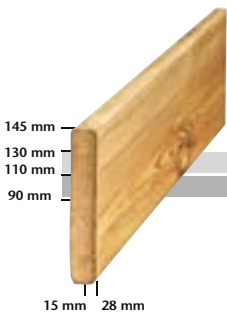

Club

Shoppinglist

Box →

Subtotal

+

Length
2.40 m
4x

Post →

Quantity

Price

Subtotal

X

=

+

Length							
1.30 m	2.10 m	2.40 m	2.70 m	3.00 m	3.30 m	3.60 m	4.00 m
18x	12x	9x	8x	8x	6x	6x	5x

Beam →

Quantity

Price

Subtotal

X

=

+

Length							
1.24 m	2.10 m	2.40 m	2.70 m	3.00 m	3.30 m	3.60 m	4.00 m
41x	25x	21x	19x	17x	15x	14x	13x
46x	28x	23x	21x	19x	17x	15x	14x
51x	31x	26x	24x	21x	19x	17x	16x

Board →

Quantity

Price

Subtotal

X

=

+

Length slide

Subtotal

=