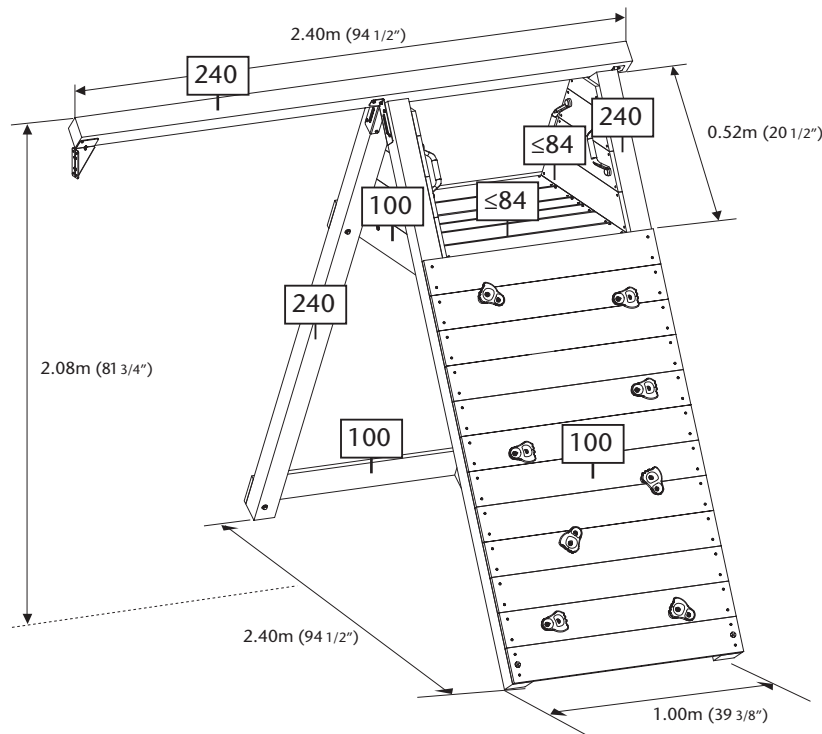

Jungle Gym®

Climb Module

450.220

5 x 240 cm (94 1/2")

2 x 83 cm (32 5/8")

15mm 28mm (5/8" (1 1/8")) 15mm 28mm (5/8" (1 1/8")) 15mm 28mm (5/8" (1 1/8"))

18 x 20 x 24 x 100 cm (39 3/8")

14 x 17 x 19 x ≤84 cm (33")