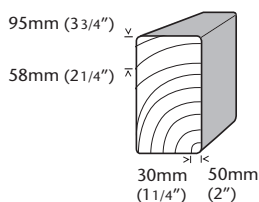

Jungle Gym®

Climb Module

450.220

5 x 240 cm (94 1/2")

2 x 83 cm (32 5/8")

15mm 28mm (5/8" (1 1/8")) 15mm 28mm (5/8" (1 1/8")) 15mm 28mm (5/8" (1 1/8"))

18 x 20 x 24 x 100 cm (39 3/8")

14 x 17 x 19 x ≤84 cm (33")