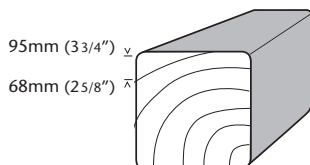

Jungle Gym®

Climb Module

450.220

5 x 240 cm (94 1/2")

2 x 83 cm (32 5/8")

15mm 28mm (5/8" (1 1/8")) 15mm 28mm (5/8" (1 1/8")) 15mm 28mm (5/8" (1 1/8"))

18 x 20 x 24 x 100 cm (39 3/8")

14 x 17 x 19 x ≤84 cm (33")