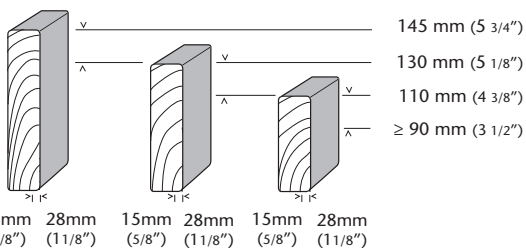

Jungle Gym®

Climb Module

450.220

5 x 240 cm (94 1/2")

2 x 83 cm (32 5/8")

15mm 28mm (5/8" (1 1/8")) 15mm 28mm (5/8" (1 1/8")) 15mm 28mm (5/8" (1 1/8"))

18 x 20 x 24 x 100 cm (39 3/8")

14 x 17 x 19 x ≤84 cm (33")